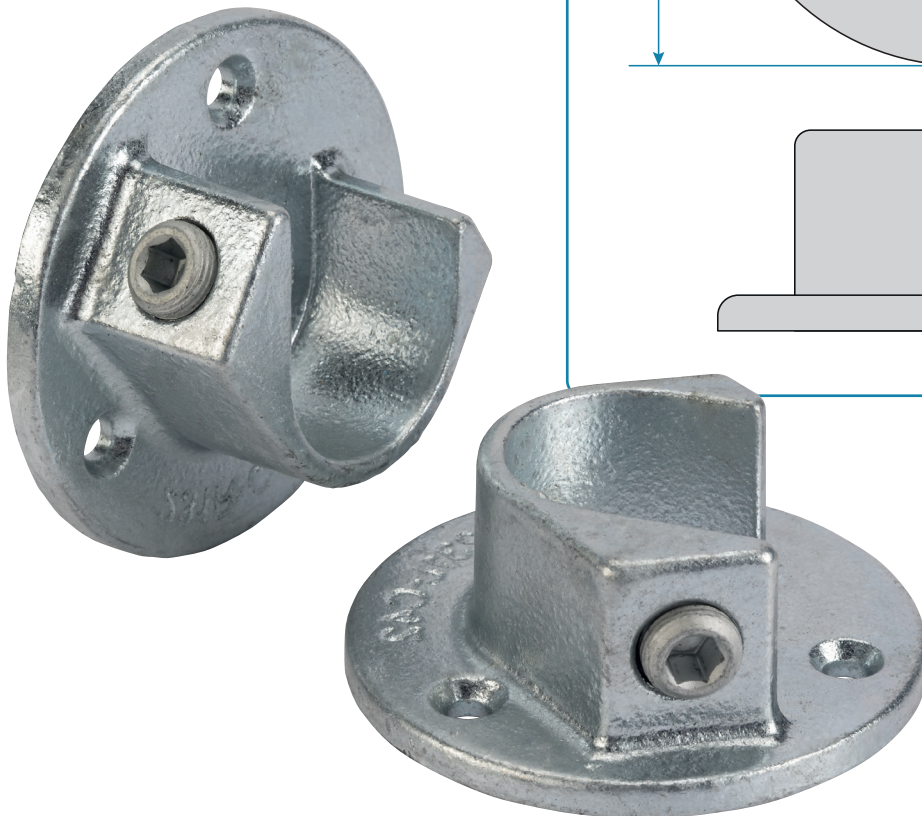

A pair of open wall flanges, ideal for supporting garment hanging rails etc.

Code	A	B	C	D	Weight
<b>KC231B</b>	85mm	6mm	65mm	36mm	0.34kg (each)
<b>KC231C</b>	100mm	8mm	75mm	40mm	0.52kg (each)
<b>KC231D</b>	110mm	8mm	85mm	44mm	0.66kg (each)