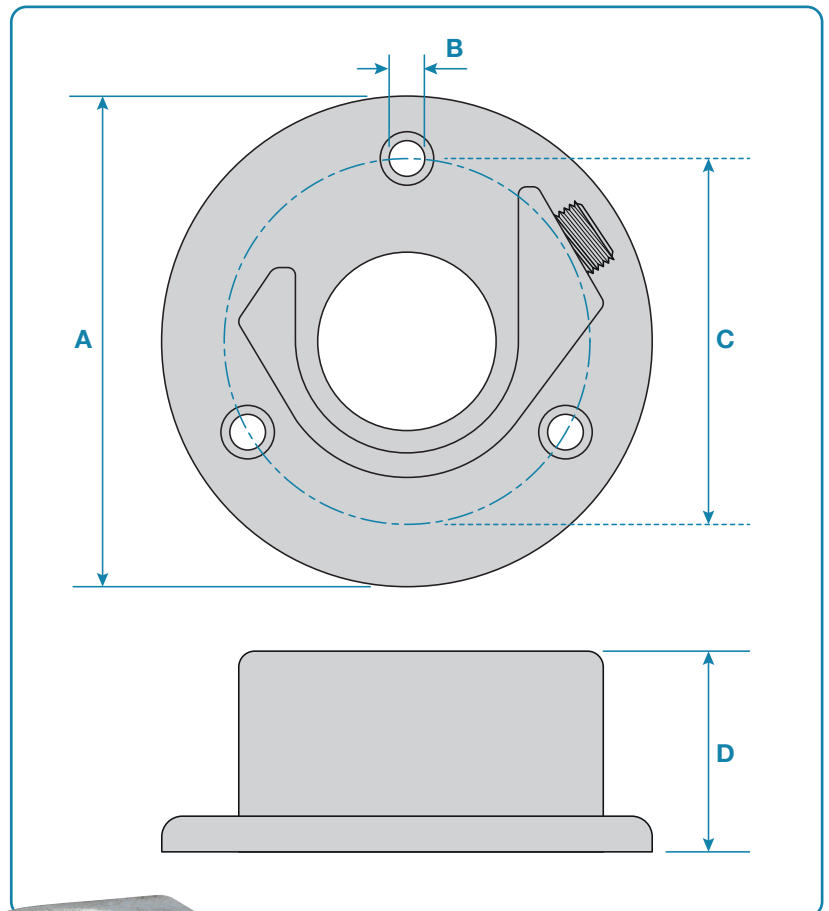

A pair of open wall flanges, ideal for supporting garment hanging rails etc.

Code	A	B	C	D	Weight
<b>KC231B</b>	85mm	6mm	65mm	36mm	0.34kg (each)
<b>KC231C</b>	100mm	8mm	75mm	40mm	0.52kg (each)
<b>KC231D</b>	110mm	8mm	85mm	44mm	0.66kg (each)