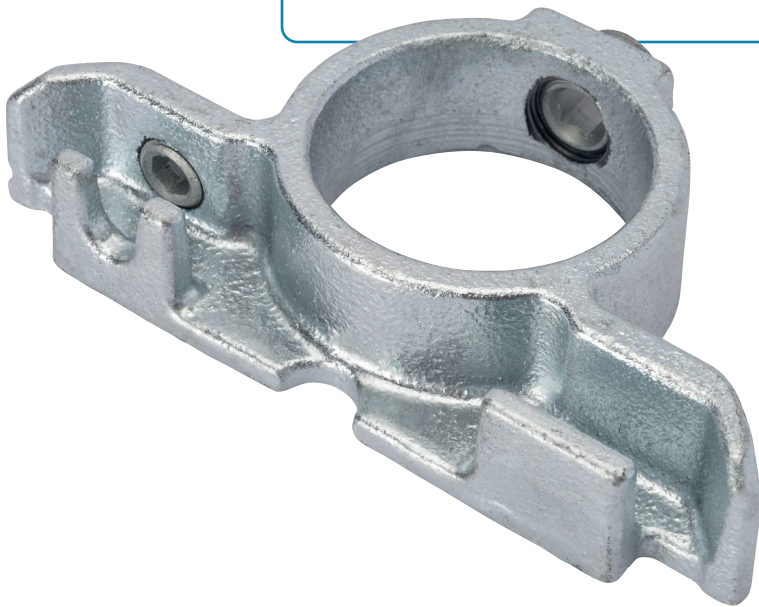

A sign panel holder

Code	A	B	C	D	Weight
KC197D	3mm	135mm	25mm	25mm	0.40kg