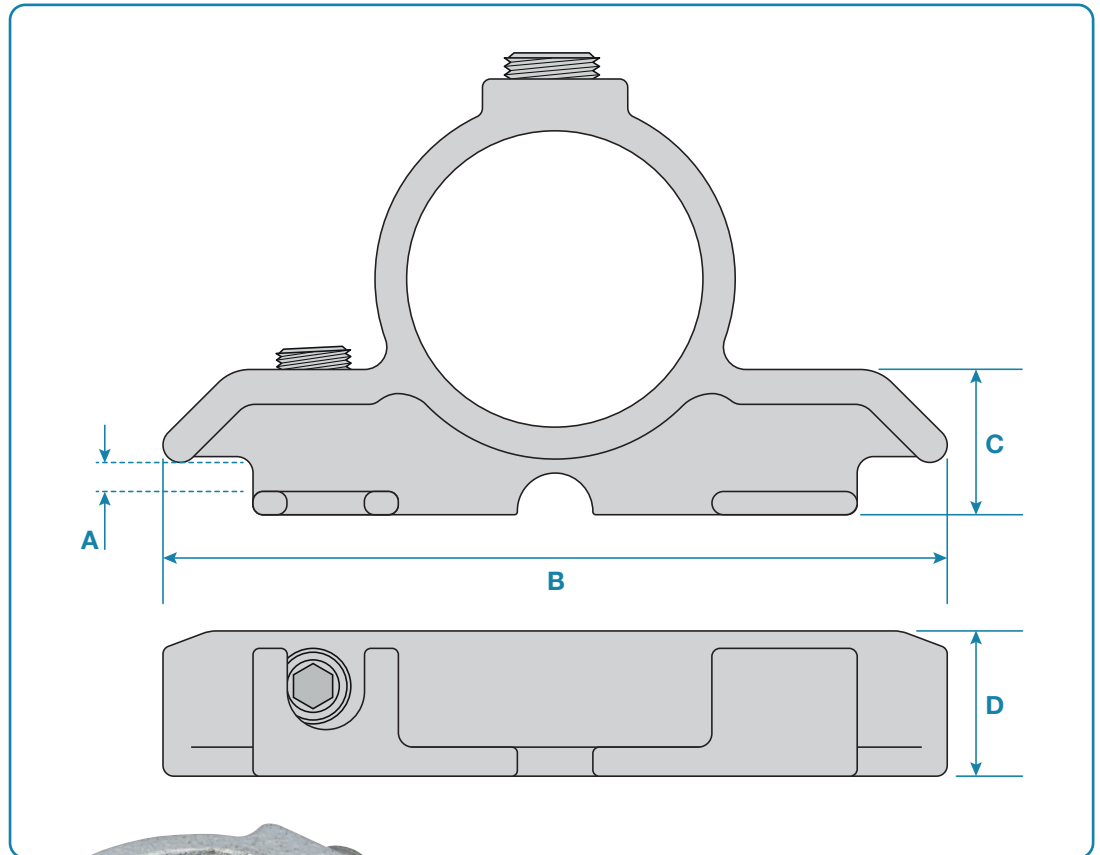

A sign panel holder

Code	A	B	C	D	Weight
KC197D	3mm	135mm	25mm	25mm	0.40kg