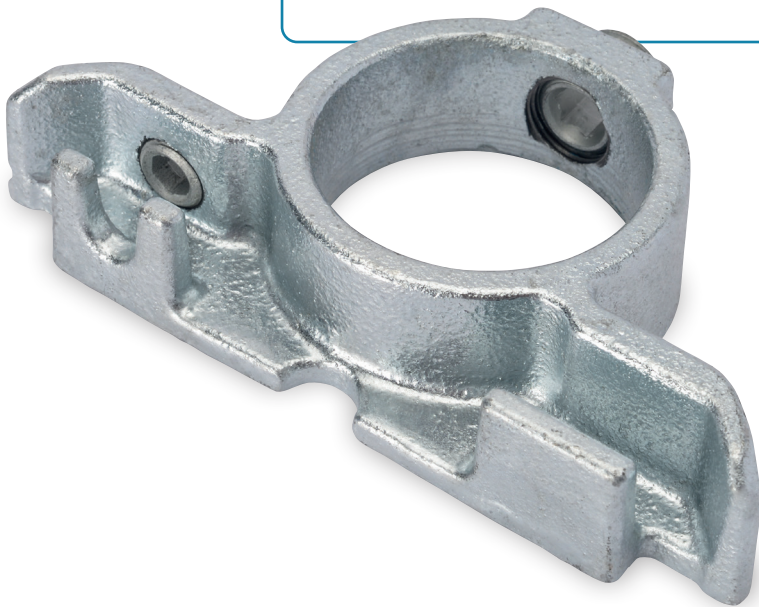

A sign panel holder

Please Note: Dimensions for guide only. Components may vary slightly from the sizes shown.

Updated: 05-12-2024

Code	A	B	C	D	Weight
KC197D	1mm	135mm	25mm	25mm	0.40kg

DC Handrails & Ironwork Parts Ltd,
3 Wickham Industrial Estate, Swalwell, Newcastle upon Tyne, NE16 3DA