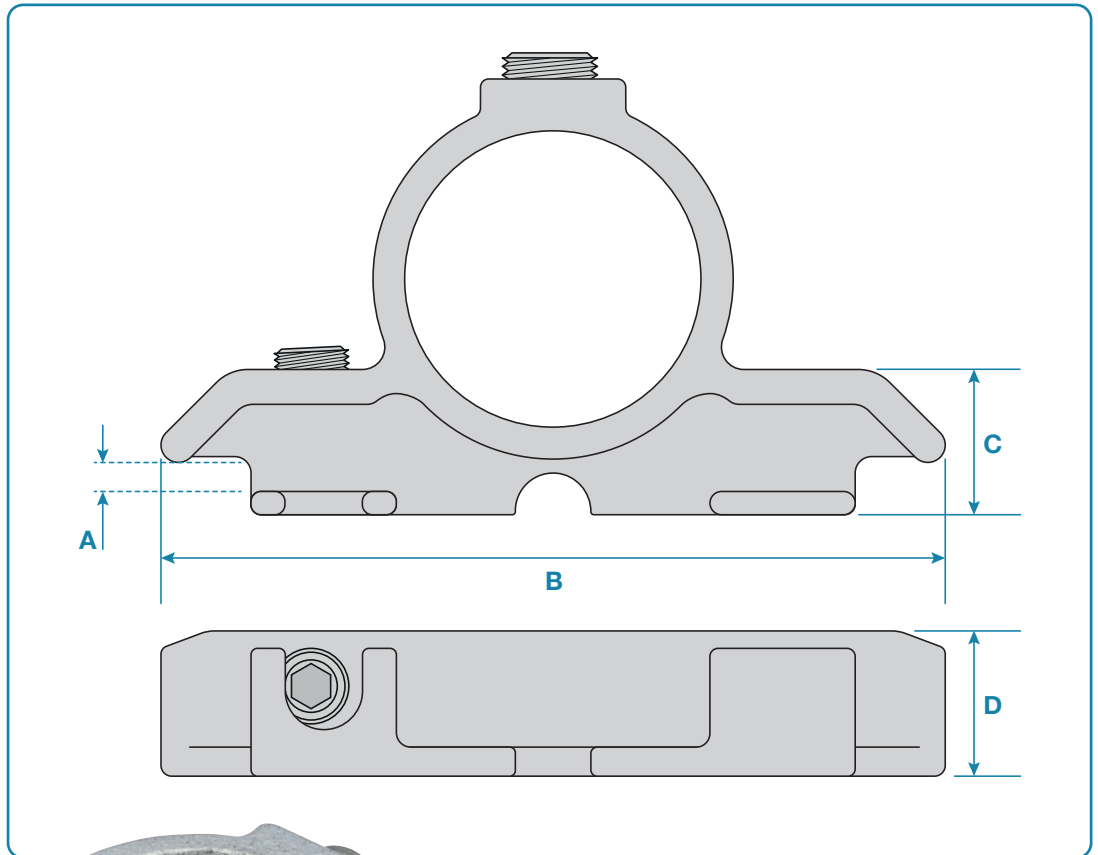

A sign panel holder

Please Note: Dimensions for guide only. Components may vary slightly from the sizes shown.

Updated: 05-12-2024

Code	A	B	C	D	Weight
KC197D	1mm	135mm	25mm	25mm	0.40kg

DC Handrails & Ironwork Parts Ltd,
3 Wickham Industrial Estate, Swalwell, Newcastle upon Tyne, NE16 3DA